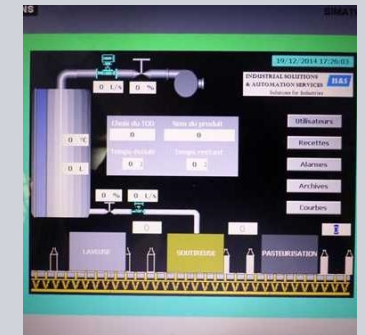

Program modules:

- Advanced Factory Automation
- Drives & Motion

Main Industries:

- Cement- and building material industry
- Food and Beverage
- Mining
- Oil and Gas

Locations:

- Douala, Cameroon

Solution
Partner