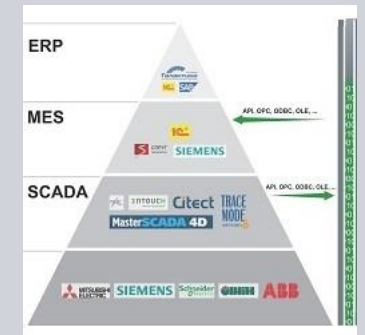

2012

Employees:

22

Solution
Partner

Automation
Drives

SIEMENS

Scope of services:

- Control/Supervision Onboard telemetry for KAMAZ MASTER Trucks
- Automation Sapphire crystal production KamaCrystalTechnology
- Control/Supervision SCADA of buildings and technologies
- Automation Water vapor ejection machines
- Automation Sewage treatment systems

Program modules:

- Advanced Factory Automation

Main Industries:

- Automotive
- Food and Beverage
- Water
- Infrastructure Construction

Locations:

- Naberezhnye Chelny, Russia (+ 1)

The Company is Developing and Researching Software and Manufacturing Control Systems for: - Making Digital Factory based on technology Industry 4.0+ in PLC/DCS, SCADA/HMI, MES, ERP and BI IT-systems; - Fully integrated IT-space of PLC/DCS, SCADA/HMI, MES, ERP and BI IT-systems; - Intelligent Assistants